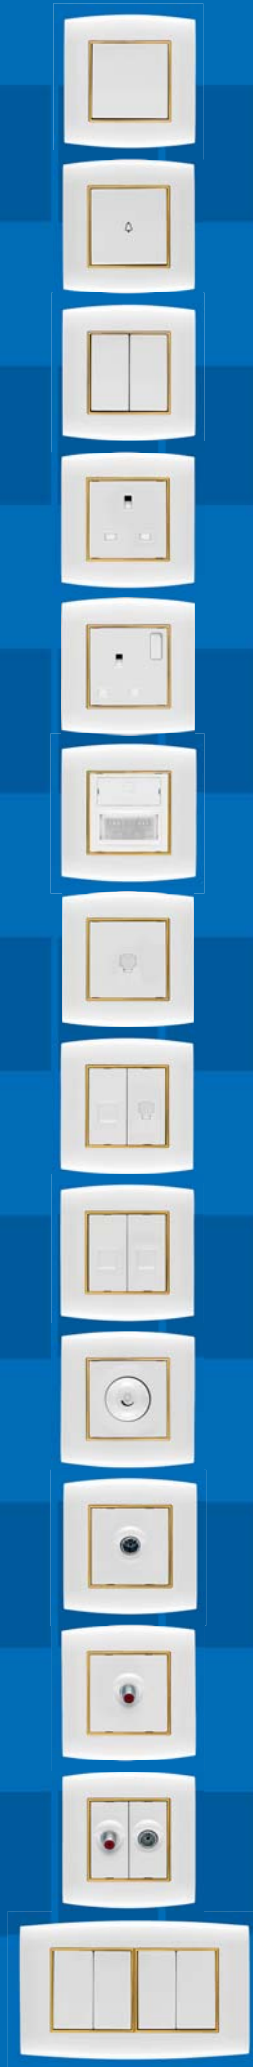

Made in K.S.A.

K.S.A. Toll Free: 800 124 1333
www.alfanar.com