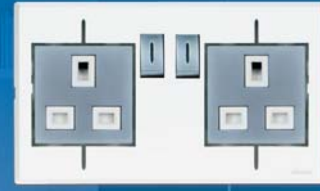

BB101
10A Switch 1Gang
1Way, 7X7

BB102
10A Switch 1Gang
2Way, 7X7

BB201
10A Switch 2Gang
1Way, 7X7

BB202
10A Switch 2Gang
2Way, 7X7

BB301
10A Switch 3Gang
1Way, 7X7

BB302
10A Switch 3Gang
2Way, 7X7

BB103
10A Bell Push, 7X7

BB2401
10A Switch 4Gang
1Way, 7X14

BB2402
10A Switch 4Gang
2Way, 7X14

BB104
20A Switch 1Gang
DP with Indicator, 7X7

BB117
20A Intermediate
Switch 1Gang, 7X7

BB118
20A Switch 1Gang
2Way, 7X7

BN17
45A Switch 1Gang
with Indicator, 7X7

BN18
45A Switch 1Gang
with Indicator, 7X14

Lighting Control Dimmers

BS EN 60669-1:1999+A2:2008 &
BS EN 60669-2-1:2000

BB132

BB186
BB183

Power Socket Outlets

BS1363 for 13A

BN12