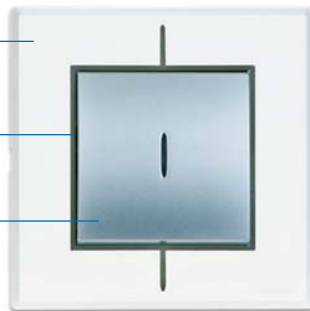

Front lid removable,
plastic moulded material

Phosphorous material
around the module that
glows in the dark

Rockers have anodized
aluminium finish