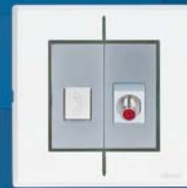

BB101
10A Switch 1Gang
1Way, 7X7

BB102
10A Switch 1Gang
2Way, 7X7

BB201
10A Switch 2Gang
1Way, 7X7

BB202
10A Switch 2Gang
2Way, 7X7

BB301
10A Switch 3Gang
1Way, 7X7

BB302
10A Switch 3Gang
2Way, 7X7

BB103
10A Bell Push, 7X7

13A Socket with Switch 2G, 7X14

TV/FM Outlets Satellite Outlets

BS 5733 : 2010

BB109

BB110

BB20910

BB109

75 Ohm Angular TV Socket 1 Gang, 7x7

BB110

75 Ohm Angular Satellite Socket 1 Gang, 7x7

BB20910

75 Ohm TV Socket 1 Gang + 75 Ohm satellite socket 1 Gang, 7x7

Communication Socket Outlets

BS 5733 : 2010

BB119

BB219

BB137

BB237

BB21937

BB21910

BB119

Telephone Jack 6P 4C RJ11 (American Type) 1 Gang, 7x7

BB219

Telephone Jack 6P 4C RJ11 (American Type) 2 Gang, 7x7